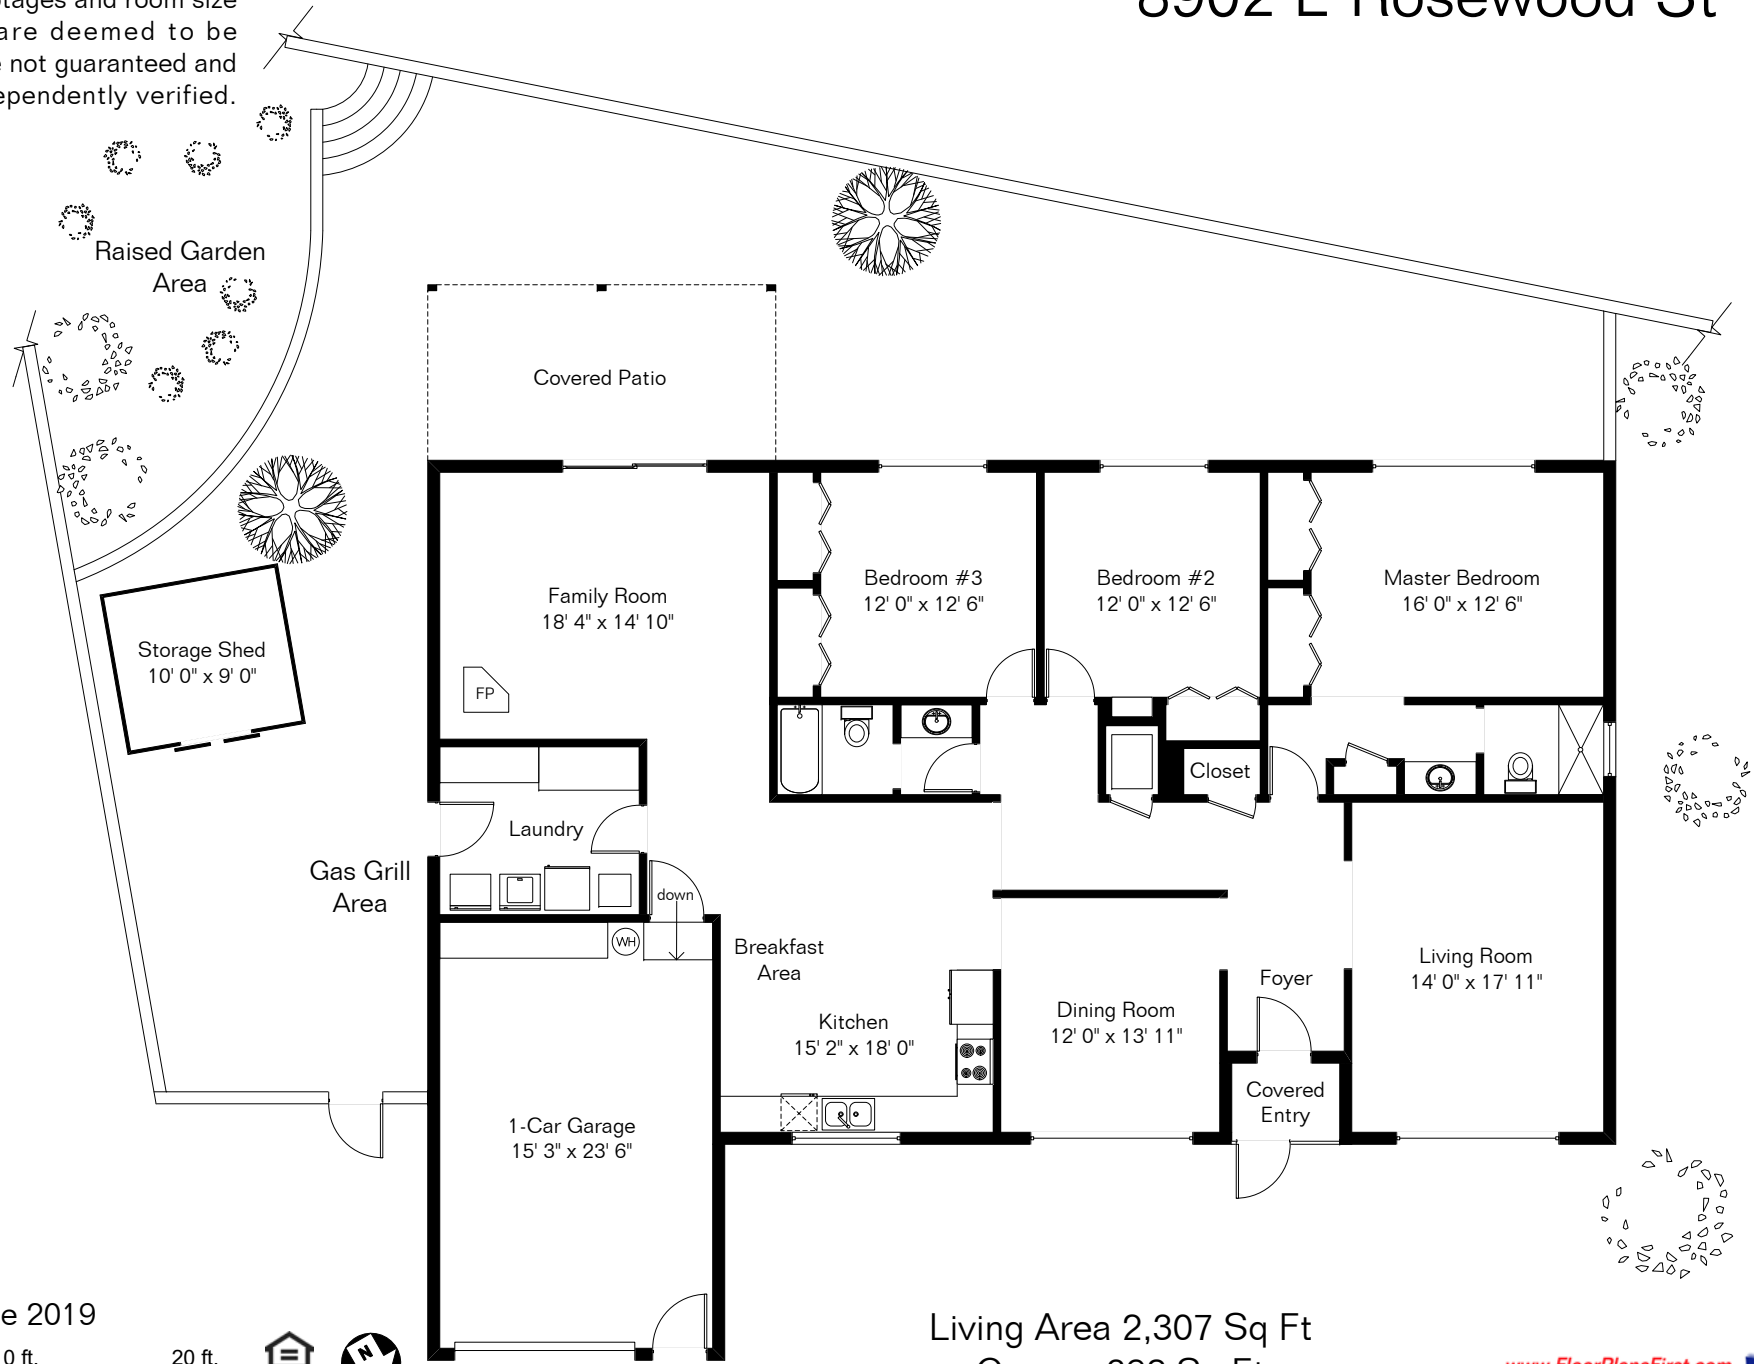

8902 E Rosewood St

The square footages and room size information are deemed to be reliable but are not guaranteed and should be independently verified.

Site Visit June 2019

Living Area 2,307 Sq Ft
Garage 398 Sq Ft

Copyright 2019 Floor Plans First! LLC
All Rights Reserved.

www.FloorPlansFirst.com

Toll Free (877) 887-1500
Voice (520) 881-1500
Fax (520) 791-7701

Floor Plans First!
See the Floor Plan First!